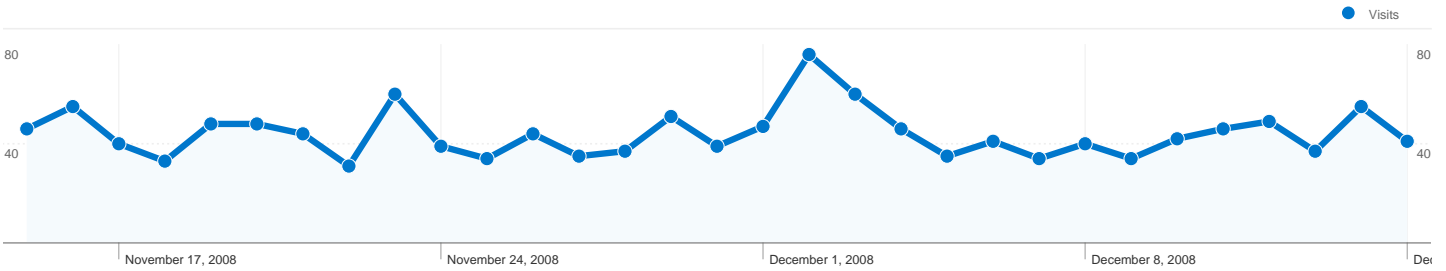

Site Usage

1,367 Visits

12.36% Bounce Rate

6,129 Pageviews

00:02:12 Avg. Time on Site

4.48 Pages/Visit

85.37% % New Visits

Visitors Overview

00:02:12 Time on Site

12.36% Bounce Rate

85.37% New Visits

Technical Profile

Browser	Visits	% visits	Connection Speed	Visits	% visits
Firefox	545	39.87%	DSL	432	31.60%
Internet Explorer	521	38.11%	Cable	422	30.87%
Safari	238	17.41%	Unknown	319	23.34%
Chrome	39	2.85%	T1	171	12.51%
Opera	12	0.88%	Dialup	18	1.32%

1,367 visits came from 26 countries/territories

Site Usage

Visits	Pages/Visit	Avg. Time on Site	% New Visits	Bounce Rate	
1,367 % of Site Total: 100.00%	4.48 Site Avg: 4.48 (0.00%)	00:02:12 Site Avg: 00:02:12 (0.00%)	85.30% Site Avg: 85.37% (-0.09%)	12.36% Site Avg: 12.36% (0.00%)	
Country/Territory	Visits	Pages/Visit	Avg. Time on Site	% New Visits	Bounce Rate
United States	1,265	4.56	00:02:18	84.82%	11.54%
Japan	58	3.88	00:00:54	87.93%	13.79%
Canada	6	3.17	00:00:54	100.00%	33.33%
Ireland	4	2.75	00:00:30	50.00%	50.00%
Spain	3	2.00	00:00:25	100.00%	33.33%
Taiwan	3	3.33	00:00:45	100.00%	0.00%
Singapore	3	1.00	00:00:00	100.00%	100.00%
United Kingdom	3	2.00	00:00:14	100.00%	33.33%
Philippines	2	3.50	00:00:54	100.00%	0.00%
Mexico	2	3.50	00:01:50	100.00%	0.00%