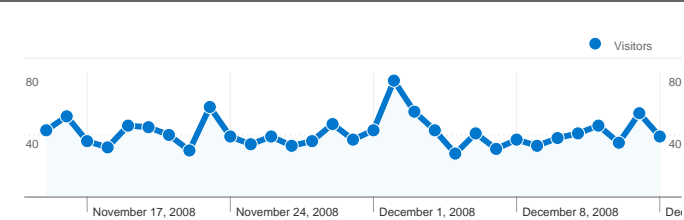

Site Usage

1,367 Visits

12.36% Bounce Rate

6,129 Pageviews

00:02:12 Avg. Time on Site

4.48 Pages/Visit

85.37% % New Visits

Visitors Overview

1 - 10 of 21

1,367 visits used 7 connection speeds

Site Usage

Visits 1,367 % of Site Total: 100.00%	Pages/Visit 4.48 Site Avg: 4.48 (0.00%)	Avg. Time on Site 00:02:12 Site Avg: 00:02:12 (0.00%)	% New Visits 85.30% Site Avg: 85.37% (-0.09%)	Bounce Rate 12.36% Site Avg: 12.36% (0.00%)	
Connection Speed	Visits	Pages/Visit	Avg. Time on Site	% New Visits	Bounce Rate
DSL	432	4.75	00:02:24	86.11%	10.65%
Cable	422	4.76	00:02:25	86.73%	10.66%
Unknown	319	3.83	00:01:46	82.76%	15.67%
T1	171	4.42	00:01:59	83.63%	14.62%
Dialup	18	4.06	00:02:03	88.89%	16.67%
OC3	4	3.25	00:00:29	100.00%	0.00%
ISDN	1	7.00	00:01:50	100.00%	0.00%

1 - 10 of 58

1,367 visits used 18 languages

Site Usage

Visits 1,367 % of Site Total: 100.00%	Pages/Visit 4.48 Site Avg: 4.48 (0.00%)	Avg. Time on Site 00:02:12 Site Avg: 00:02:12 (0.00%)	% New Visits 85.30% Site Avg: 85.37% (-0.09%)	Bounce Rate 12.36% Site Avg: 12.36% (0.00%)	
Language	Visits	Pages/Visit	Avg. Time on Site	% New Visits	Bounce Rate
en-us	1,122	4.41	00:02:07	85.74%	12.57%
ja	130	5.03	00:02:24	79.23%	10.77%
en	50	4.74	00:04:16	90.00%	10.00%
ja-jp	18	5.50	00:02:15	83.33%	0.00%
ja-jp-mac	14	5.57	00:02:00	71.43%	0.00%
zh-tw	13	3.54	00:01:19	92.31%	15.38%
en-gb	5	4.40	00:02:23	80.00%	20.00%
es	3	2.67	00:01:13	100.00%	33.33%
es-es	2	2.00	00:00:30	100.00%	0.00%
zh-cn	2	7.00	00:01:38	100.00%	0.00%