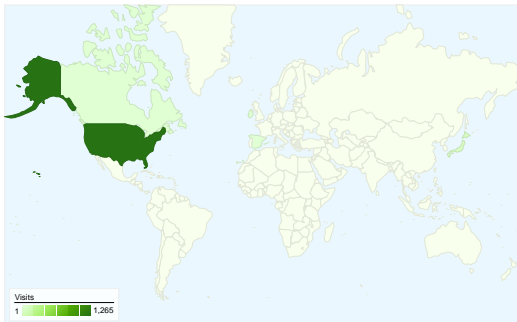

Site Usage

1,367 Visits

12.36% Bounce Rate

6,129 Pageviews

00:02:12 Avg. Time on Site

4.48 Pages/Visit

85.37% % New Visits

Visitors Overview

Map Overlay world

Map Overlay 21137

Traffic Sources Overview

- **Search Engines**
734.00 (53.69%)
- **Referring Sites**
347.00 (25.38%)
- **Direct Traffic**
286.00 (20.92%)

Browsers and OS

Browser and OS	Visits	% visits
Internet Explorer / Windows	521	38.11%
Firefox / Windows	429	31.38%
Safari / Macintosh	140	10.24%
Firefox / Macintosh	103	7.53%
Safari / iPhone	90	6.58%

1,367 visits came from 26 countries/territories

Site Usage

Visits	Pages/Visit	Avg. Time on Site	% New Visits	Bounce Rate	
1,367 % of Site Total: 100.00%	4.48 Site Avg: 4.48 (0.00%)	00:02:12 Site Avg: 00:02:12 (0.00%)	85.30% Site Avg: 85.37% (-0.09%)	12.36% Site Avg: 12.36% (0.00%)	
Country/Territory	Visits	Pages/Visit	Avg. Time on Site	% New Visits	Bounce Rate
United States	1,265	4.56	00:02:18	84.82%	11.54%
Japan	58	3.88	00:00:54	87.93%	13.79%
Canada	6	3.17	00:00:54	100.00%	33.33%
Ireland	4	2.75	00:00:30	50.00%	50.00%
Spain	3	2.00	00:00:25	100.00%	33.33%
Taiwan	3	3.33	00:00:45	100.00%	0.00%
Singapore	3	1.00	00:00:00	100.00%	100.00%
United Kingdom	3	2.00	00:00:14	100.00%	33.33%
Philippines	2	3.50	00:00:54	100.00%	0.00%
Mexico	2	3.50	00:01:50	100.00%	0.00%

All traffic sources sent a total of 1,367 visits

-  20.92% Direct Traffic
-  25.38% Referring Sites
-  53.69% Search Engines

Top Traffic Sources

Sources	Visits	% visits
google (organic)	641	46.89%
(direct) ((none))	286	20.92%
yelp.com (referral)	117	8.56%
yahoo (organic)	87	6.36%
chowhound.chow.com (referral)	59	4.32%