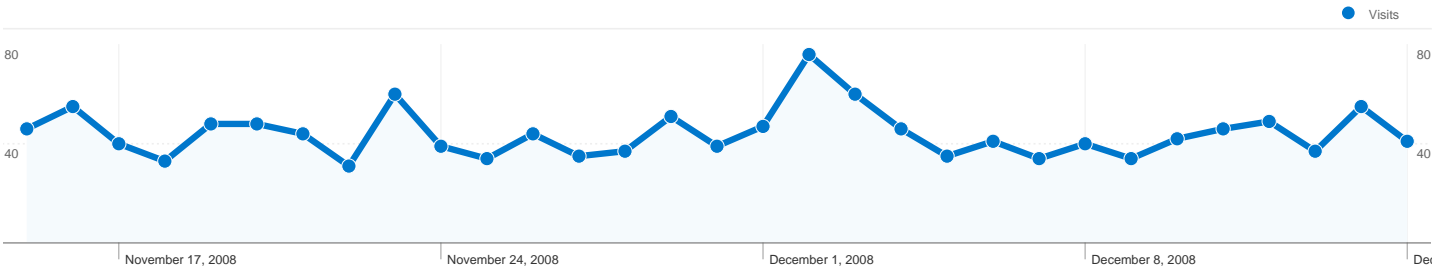

Sample Report
All Traffic Sources

Nov 15, 2008 - Dec 15, 2008
Comparing to: Site

All traffic sources sent 1,367 visits via 58 sources and mediums

Site Usage

Visits 1,367 % of Site Total: 100.00%	Pages/Visit 4.48 Site Avg: 4.48 (0.00%)	Avg. Time on Site 00:02:12 Site Avg: 00:02:12 (0.00%)	% New Visits 85.30% Site Avg: 85.37% (-0.09%)	Bounce Rate 12.36% Site Avg: 12.36% (0.00%)	
Source/Medium	Visits	Pages/Visit	Avg. Time on Site	% New Visits	Bounce Rate
google / organic	641	4.74	00:02:03	84.09%	10.14%
(direct) / (none)	286	3.99	00:02:25	79.37%	20.28%
yelp.com / referral	117	4.42	00:01:47	93.16%	0.85%
yahoo / organic	87	4.84	00:04:23	87.36%	8.05%
chowhound.chow.com / referral	59	2.78	00:00:50	89.83%	47.46%
chikawatanabe.com / referral	25	4.88	00:01:09	92.00%	0.00%
maps.google.com / referral	23	4.35	00:02:48	100.00%	0.00%
shinasfo.exblog.jp / referral	11	4.00	00:01:19	90.91%	9.09%
jatbar.com / referral	10	5.80	00:02:00	90.00%	0.00%
jinaonline.org / referral	10	7.50	00:03:49	90.00%	0.00%

1 - 10 of 58