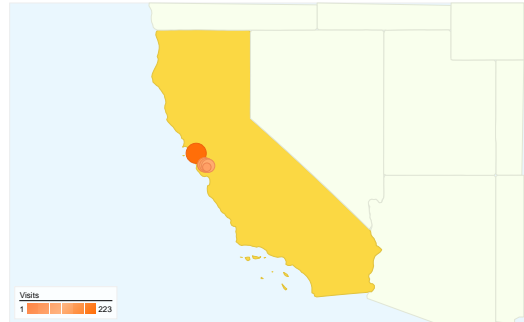

Visitors
1,180

Content Overview

Pages	Pageviews	% Pageviews
main_english.html	1,483	24.20%
services_english.html	1,446	23.59%
main_japanese.html	640	10.44%
/contact_english.html	624	10.18%
contact_english.html	518	8.45%

Map Overlay world

Map Overlay 21137

Traffic Sources Overview

- **Search Engines**
734.00 (53.69%)
- **Referring Sites**
347.00 (25.38%)
- **Direct Traffic**
286.00 (20.92%)

Browsers and OS

Browser and OS	Visits	% visits
Internet Explorer / Windows	521	38.11%
Firefox / Windows	429	31.38%
Safari / Macintosh	140	10.24%
Firefox / Macintosh	103	7.53%
Safari / iPhone	90	6.58%