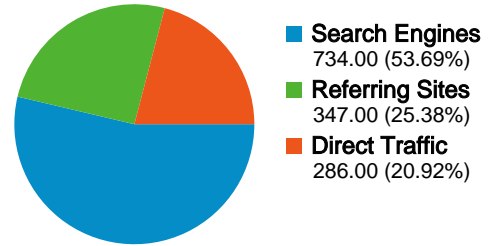

1,367 visits came from 26 countries/territories

Site Usage

Visits	Pages/Visit	Avg. Time on Site	% New Visits	Bounce Rate	
1,367 % of Site Total: 100.00%	4.48 Site Avg: 4.48 (0.00%)	00:02:12 Site Avg: 00:02:12 (0.00%)	85.30% Site Avg: 85.37% (-0.09%)	12.36% Site Avg: 12.36% (0.00%)	
Country/Territory	Visits	Pages/Visit	Avg. Time on Site	% New Visits	Bounce Rate
United States	1,265	4.56	00:02:18	84.82%	11.54%
Japan	58	3.88	00:00:54	87.93%	13.79%
Canada	6	3.17	00:00:54	100.00%	33.33%
Ireland	4	2.75	00:00:30	50.00%	50.00%
Spain	3	2.00	00:00:25	100.00%	33.33%
Taiwan	3	3.33	00:00:45	100.00%	0.00%
Singapore	3	1.00	00:00:00	100.00%	100.00%
United Kingdom	3	2.00	00:00:14	100.00%	33.33%
Philippines	2	3.50	00:00:54	100.00%	0.00%
Mexico	2	3.50	00:01:50	100.00%	0.00%

All traffic sources sent a total of 1,367 visits

-  20.92% Direct Traffic
-  25.38% Referring Sites
-  53.69% Search Engines

Top Traffic Sources

Sources	Visits	% visits
google (organic)	641	46.89%
(direct) ((none))	286	20.92%
yelp.com (referral)	117	8.56%
yahoo (organic)	87	6.36%
chowhound.chow.com (referral)	59	4.32%