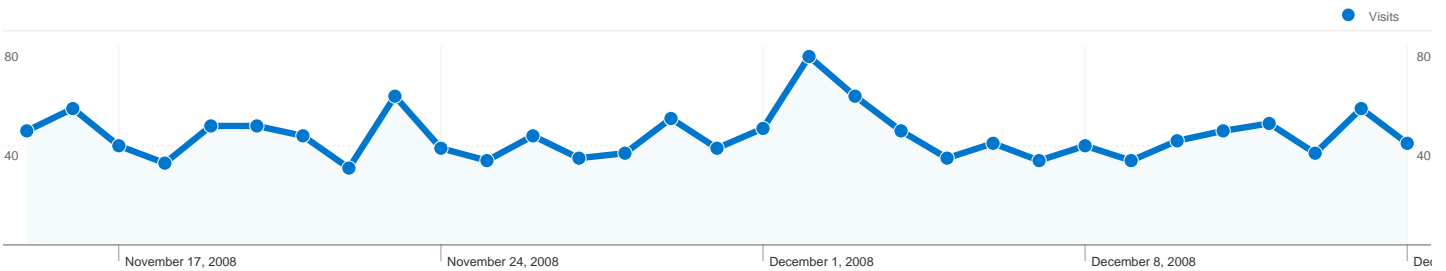

Sample Report
Browsers and OS

Nov 15, 2008 - Dec 15, 2008
Comparing to: Site

1,367 visits used 21 browser and OS combinations

Site Usage

Visits 1,367 % of Site Total: 100.00%	Pages/Visit 4.48 Site Avg: 4.48 (0.00%)	Avg. Time on Site 00:02:12 Site Avg: 00:02:12 (0.00%)	% New Visits 85.30% Site Avg: 85.37% (-0.09%)	Bounce Rate 12.36% Site Avg: 12.36% (0.00%)	
Browser and OS	Visits	Pages/Visit	Avg. Time on Site	% New Visits	Bounce Rate
Internet Explorer / Windows	521	4.61	00:01:56	86.76%	12.28%
Firefox / Windows	429	4.45	00:02:06	84.62%	12.12%
Safari / Macintosh	140	4.88	00:03:27	85.71%	7.14%
Firefox / Macintosh	103	4.67	00:02:52	88.35%	10.68%
Safari / iPhone	90	3.02	00:01:56	73.33%	22.22%
Chrome / Windows	39	5.03	00:01:44	89.74%	5.13%
Firefox / Linux	11	4.27	00:01:35	90.91%	18.18%
Opera / Windows	11	3.55	00:00:38	63.64%	18.18%
Mozilla / Linux	4	2.00	00:00:16	100.00%	75.00%
Safari / Windows	4	6.25	00:04:25	100.00%	25.00%

1 - 10 of 21