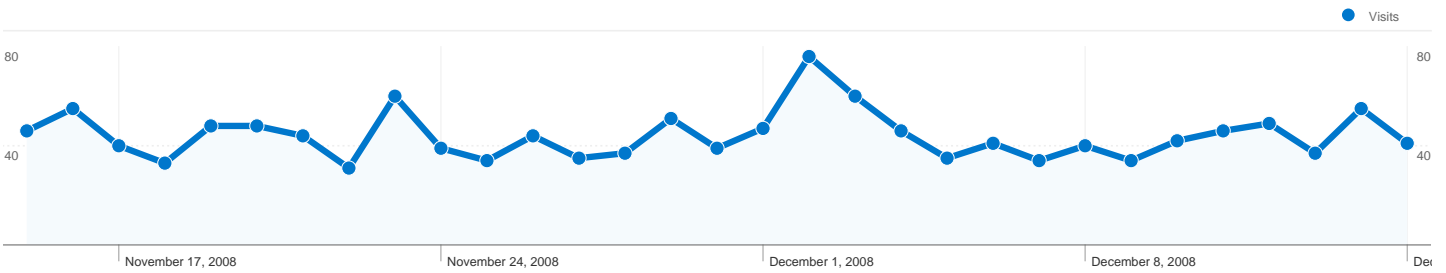

1,367 visits used 18 languages

Site Usage

Visits 1,367 % of Site Total: 100.00%	Pages/Visit 4.48 Site Avg: 4.48 (0.00%)	Avg. Time on Site 00:02:12 Site Avg: 00:02:12 (0.00%)	% New Visits 85.30% Site Avg: 85.37% (-0.09%)	Bounce Rate 12.36% Site Avg: 12.36% (0.00%)	
Language	Visits	Pages/Visit	Avg. Time on Site	% New Visits	Bounce Rate
en-us	1,122	4.41	00:02:07	85.74%	12.57%
ja	130	5.03	00:02:24	79.23%	10.77%
en	50	4.74	00:04:16	90.00%	10.00%
ja-jp	18	5.50	00:02:15	83.33%	0.00%
ja-jp-mac	14	5.57	00:02:00	71.43%	0.00%
zh-tw	13	3.54	00:01:19	92.31%	15.38%
en-gb	5	4.40	00:02:23	80.00%	20.00%
es	3	2.67	00:01:13	100.00%	33.33%
es-es	2	2.00	00:00:30	100.00%	0.00%
zh-cn	2	7.00	00:01:38	100.00%	0.00%

1 - 10 of 18