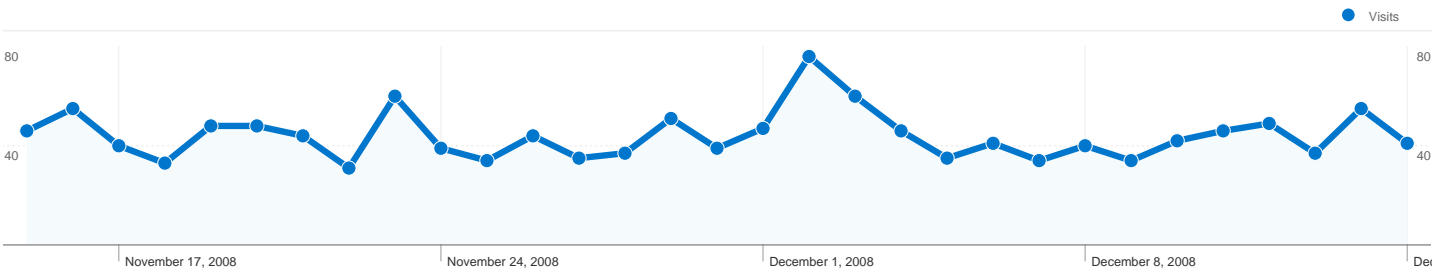

1,367 visits used 7 connection speeds

Site Usage

Visits 1,367 % of Site Total: 100.00%	Pages/Visit 4.48 Site Avg: 4.48 (0.00%)	Avg. Time on Site 00:02:12 Site Avg: 00:02:12 (0.00%)	% New Visits 85.30% Site Avg: 85.37% (-0.09%)	Bounce Rate 12.36% Site Avg: 12.36% (0.00%)	
Connection Speed	Visits	Pages/Visit	Avg. Time on Site	% New Visits	Bounce Rate
DSL	432	4.75	00:02:24	86.11%	10.65%
Cable	422	4.76	00:02:25	86.73%	10.66%
Unknown	319	3.83	00:01:46	82.76%	15.67%
T1	171	4.42	00:01:59	83.63%	14.62%
Dialup	18	4.06	00:02:03	88.89%	16.67%
OC3	4	3.25	00:00:29	100.00%	0.00%
ISDN	1	7.00	00:01:50	100.00%	0.00%