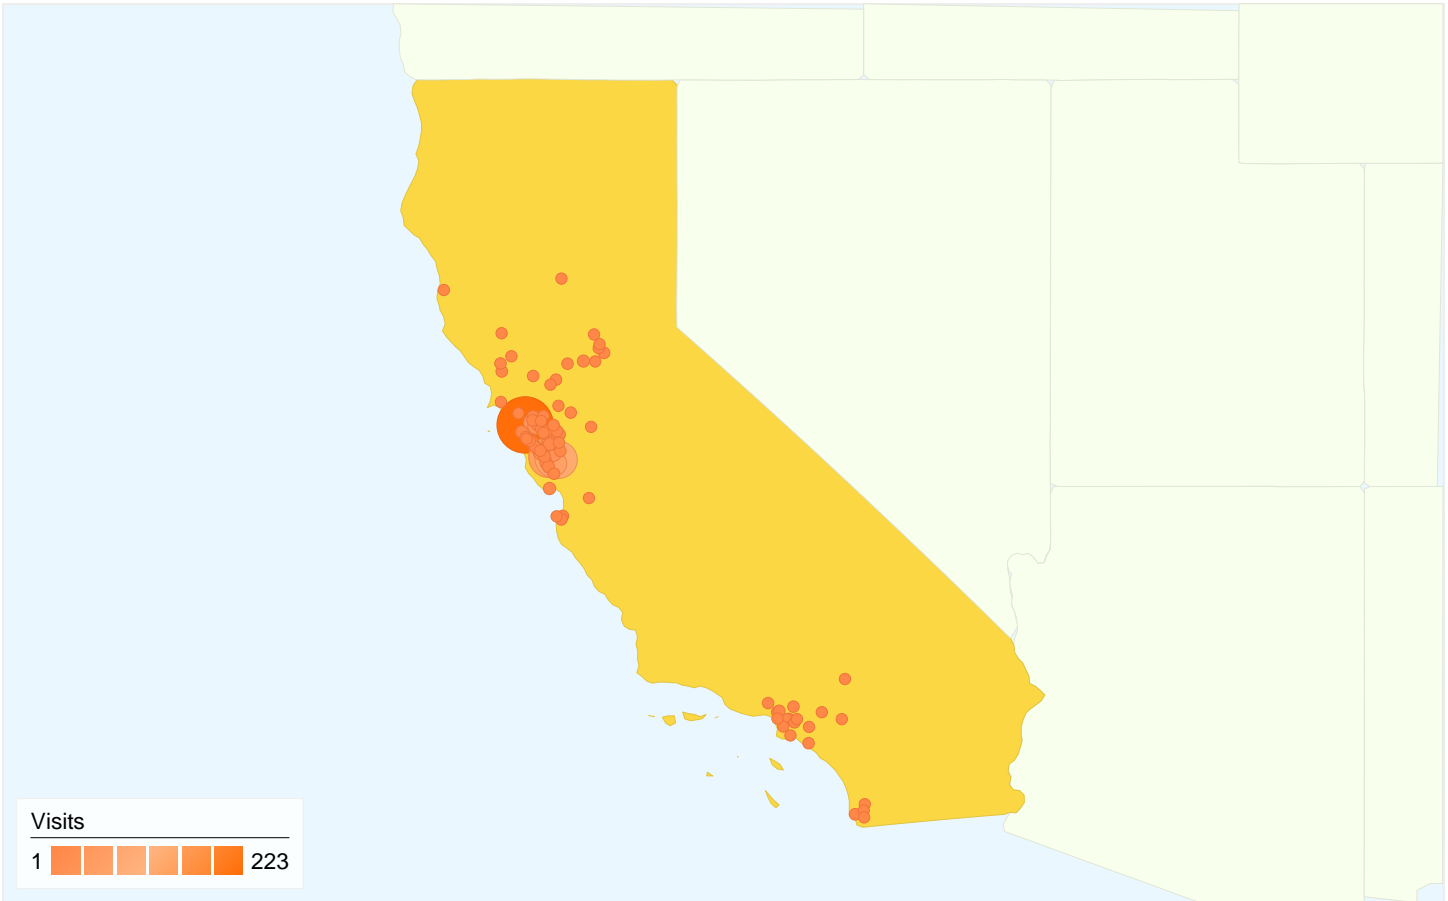

This state sent 1,130 visits via 88 cities

Site Usage

City	Visits	Pages/Visit	Avg. Time on Site	% New Visits	Bounce Rate
Visits 1,130 % of Site Total: 82.66%	Pages/Visit 4.67 Site Avg: 4.48 (4.18%)	Avg. Time on Site 00:02:22 Site Avg: 00:02:12 (7.86%)	% New Visits 84.96% Site Avg: 85.37% (-0.48%)	Bounce Rate 10.18% Site Avg: 12.36% (-17.68%)	
San Francisco	223	4.27	00:02:25	82.96%	15.25%
Sunnyvale	146	4.84	00:02:21	82.19%	8.90%
Santa Clara	135	4.81	00:01:55	85.93%	4.44%
San Jose	129	4.49	00:02:04	84.50%	8.53%
Campbell	62	5.60	00:03:04	83.87%	0.00%
Piedmont	51	4.75	00:01:38	82.35%	11.76%
Mountain View	44	4.02	00:02:06	77.27%	15.91%
Alviso	30	4.50	00:02:34	73.33%	10.00%
Alameda	28	4.11	00:05:46	85.71%	25.00%