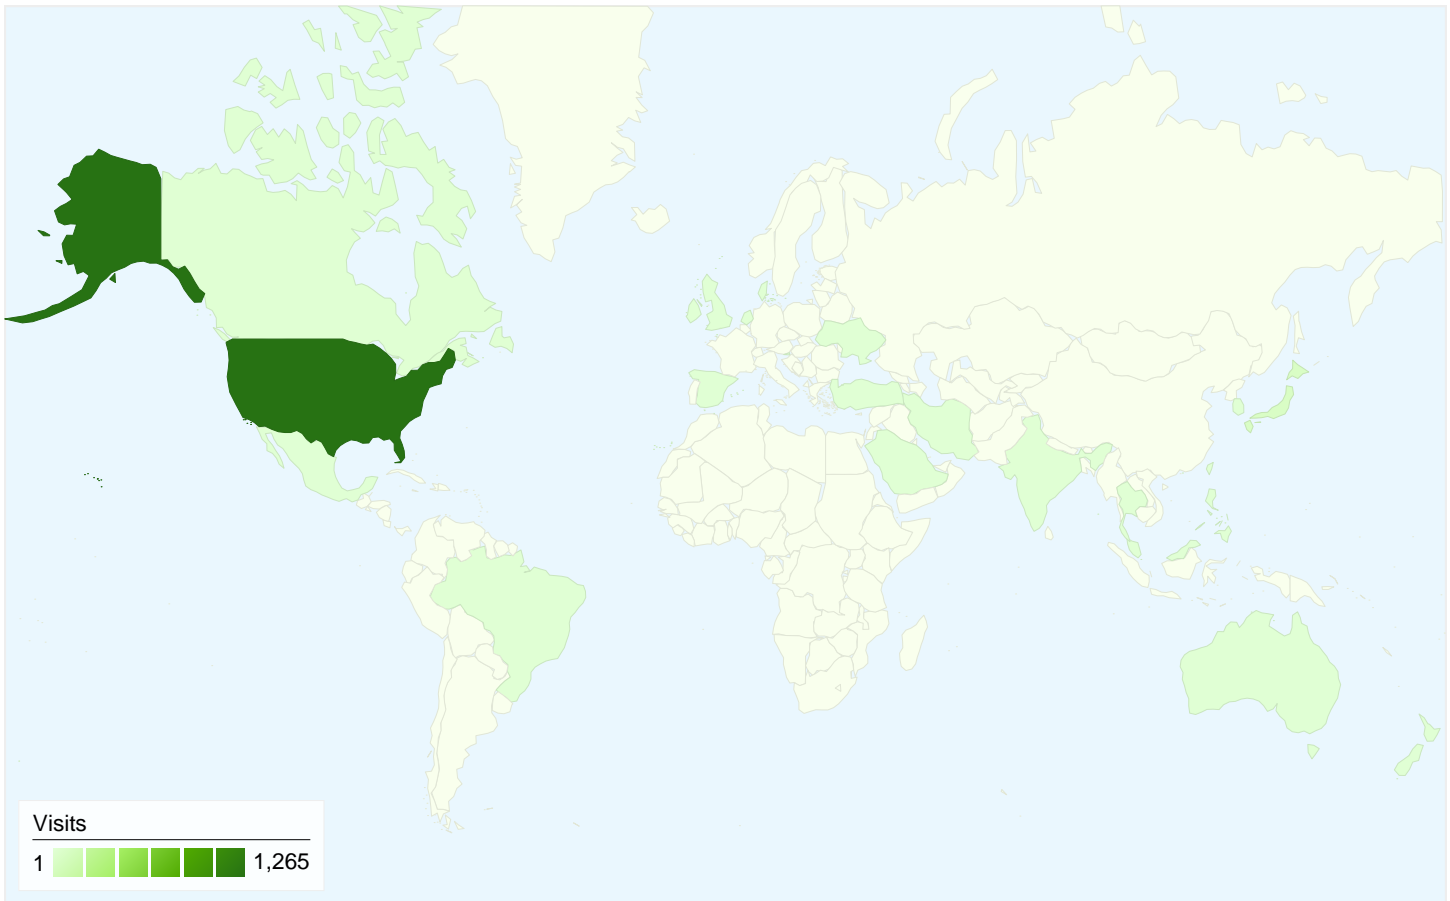

Map Overlay world

Map Overlay 21137

Traffic Sources Overview

- **Search Engines**
734.00 (53.69%)
- **Referring Sites**
347.00 (25.38%)
- **Direct Traffic**
286.00 (20.92%)

Browsers and OS

Browser and OS	Visits	% visits
Internet Explorer / Windows	521	38.11%
Firefox / Windows	429	31.38%
Safari / Macintosh	140	10.24%
Firefox / Macintosh	103	7.53%
Safari / iPhone	90	6.58%

1,367 visits came from 26 countries/territories

Site Usage

Visits	Pages/Visit	Avg. Time on Site	% New Visits	Bounce Rate	
1,367 % of Site Total: 100.00%	4.48 Site Avg: 4.48 (0.00%)	00:02:12 Site Avg: 00:02:12 (0.00%)	85.30% Site Avg: 85.37% (-0.09%)	12.36% Site Avg: 12.36% (0.00%)	
Country/Territory	Visits	Pages/Visit	Avg. Time on Site	% New Visits	Bounce Rate
United States	1,265	4.56	00:02:18	84.82%	11.54%
Japan	58	3.88	00:00:54	87.93%	13.79%
Canada	6	3.17	00:00:54	100.00%	33.33%
Ireland	4	2.75	00:00:30	50.00%	50.00%
Spain	3	2.00	00:00:25	100.00%	33.33%
Taiwan	3	3.33	00:00:45	100.00%	0.00%
Singapore	3	1.00	00:00:00	100.00%	100.00%
United Kingdom	3	2.00	00:00:14	100.00%	33.33%
Philippines	2	3.50	00:00:54	100.00%	0.00%
Mexico	2	3.50	00:01:50	100.00%	0.00%